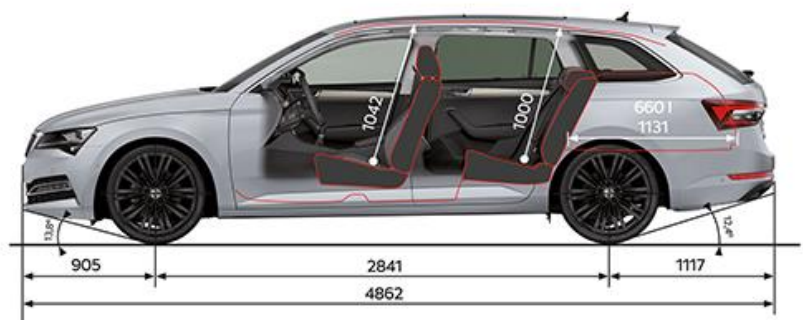

* Fuel consumption values obtained using WLTP Standard - <http://www.skoda.co.nz/owners/wltp>

** Standard warranty. Other promotional offers may exceed standard terms, and if selected they would be added to vehicle price.

*** Prices are maximum retail including 15% GST. Prices & specifications are subject to change without notice. Maximum Retail Price does not include additional on road costs.

✓ = Standard -- = Not available