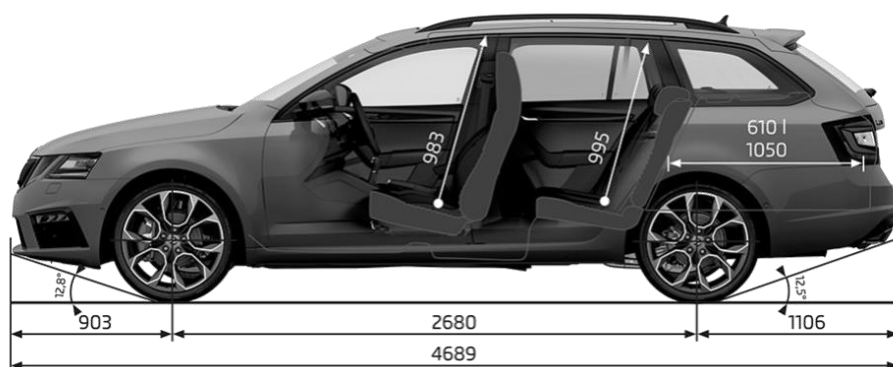

Warranty and Service

5 years mechanical warranty or up to 150,000km**

✓

Service Intervals every 1 year or 15,000km

✓

ŠKODA Scheduled Service Plan 3 Years or up to 45,000km**

$1,200

ŠKODA Scheduled Service Plan 5 Years or up to 75,000km**

$2,400