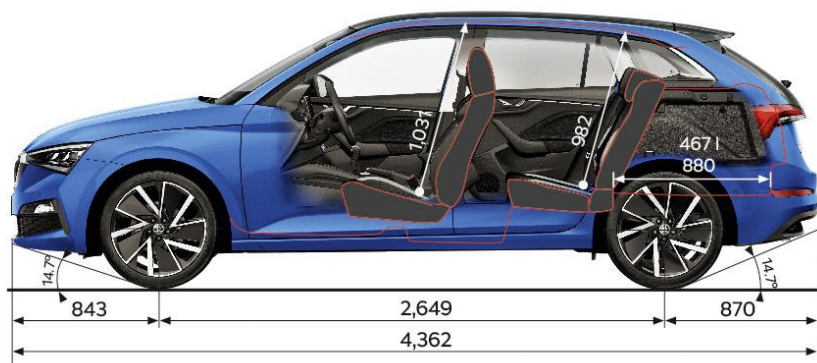

* Fuel consumption values obtained using WLTP Standard and are based on European models - <http://www.skoda.co.nz/owners/wltp>

** Warranty and Service plan are limited to the age and mileage stated and whichever occurs first. Conditions apply - <http://www.skoda.co.nz/owners/>

*** Maximum Retail Price (MRP) does not include additional on road costs. Prices & specifications are subject to change without notice.

✓ = Standard   -- = Not available

Updated June 2019

Page 1 of 2