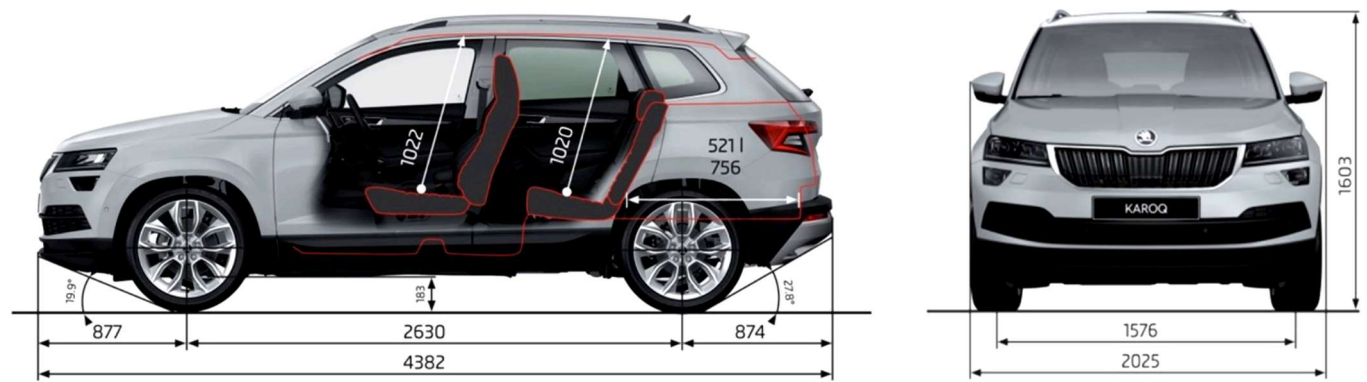

* Fuel consumption values obtained using WLTP Standard - <http://www.skoda.co.nz/owners/wltp>
** Standard warranty. Other promotional offers may exceed standard terms, and if selected they would be added to vehicle price.
*** Prices are maximum retail including 15% GST. Prices & specifications are subject to change without notice. Maximum Retail Price does not include additional on road costs.