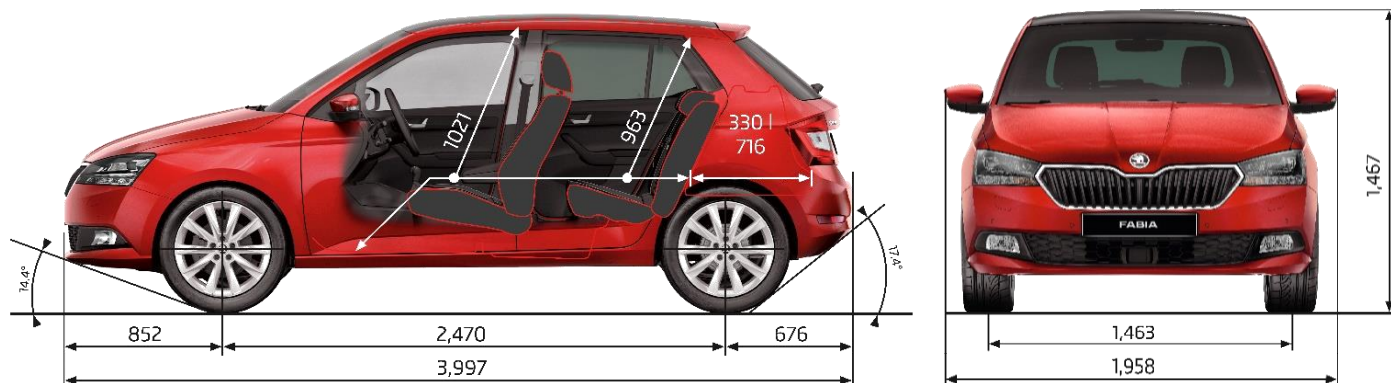

*Prices are maximum retail including 15% GST. Prices & specifications are subject to change without notice. Maximum Retail Price does not include additional on road costs.

** Standard warranty. Other promotional offers may exceed standard terms, and if selected they would be added to vehicle price.

✓ = Standard -- = Not available

Updated June 2019

Page 1 of 2