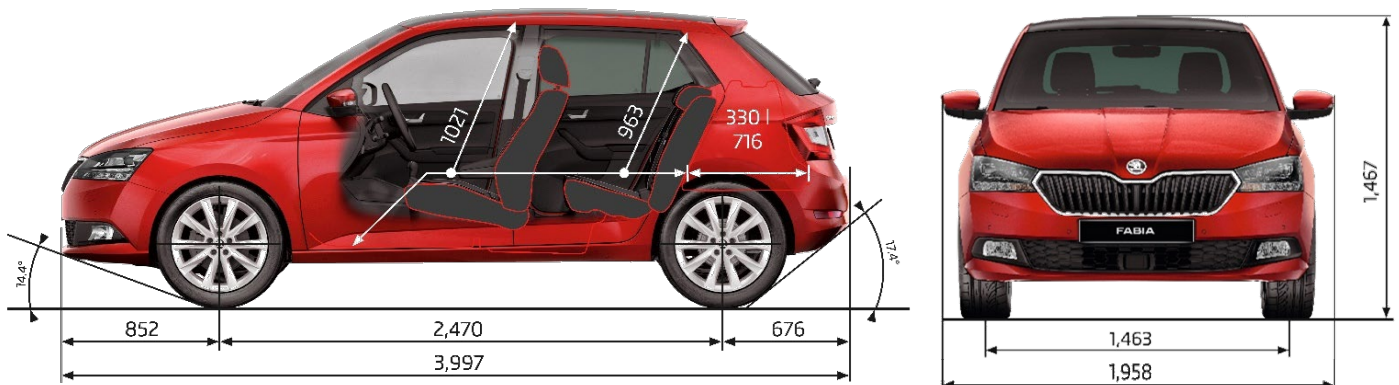

*Prices are maximum retail including 15% GST. Prices & specifications are subject to change without notice. Maximum Retail Price does not include additional on road costs.

** Standard warranty. Other promotional offers may exceed standard terms, and if selected they would be added to vehicle price.

✓ = Standard -- = Not available

Updated November 2020

Page 1 of 2