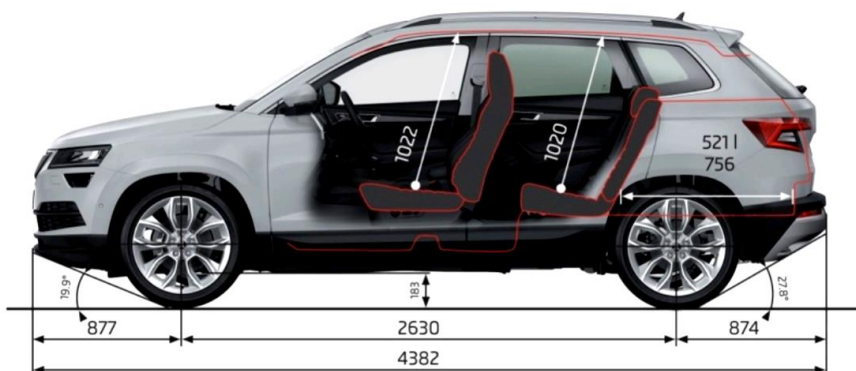

* Fuel consumption values obtained using WLTP Standard - <http://www.skoda.co.nz/owners/wltp>

** Standard warranty. Other promotional offers may exceed standard terms, and if selected they would be added to vehicle price.

*** Prices are maximum retail including 15% GST. Prices & specifications are subject to change without notice. Maximum Retail Price does not include additional on road costs.