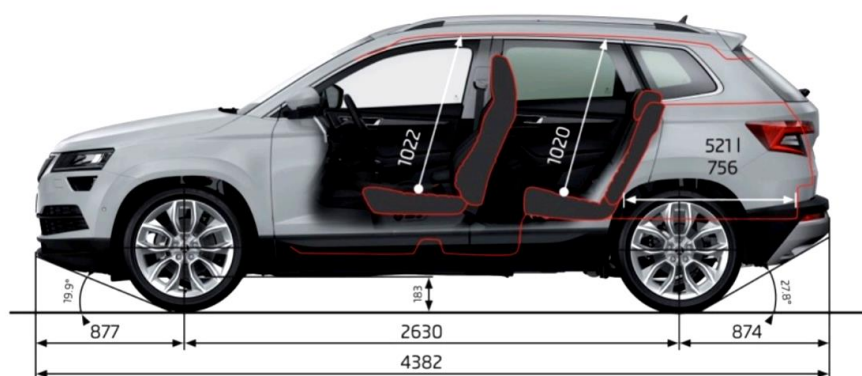

* Fuel consumption values obtained using WLTP Standard - <http://www.skoda.co.nz/owners/wltp>

** Standard warranty. Other promotional offers may exceed standard terms, and if selected they would be added to vehicle price.

*** Prices are maximum retail including 15% GST. Prices & specifications are subject to change without notice. Maximum Retail Price does not include additional on road costs.