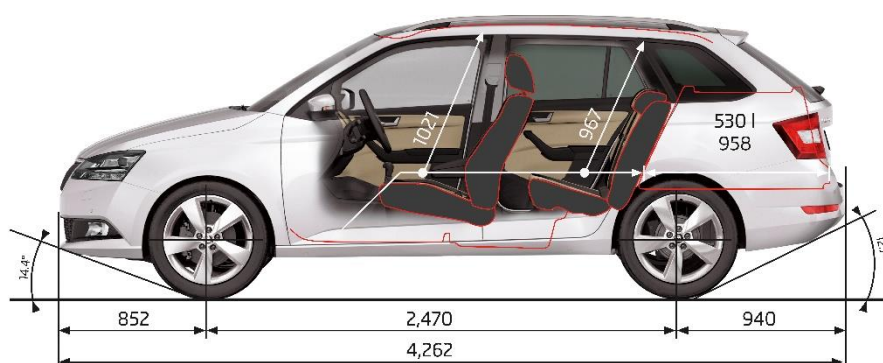

*Prices are maximum retail including 15% GST. Prices & specifications are subject to change without notice. Maximum Retail Price does not include additional on road costs.

** Standard warranty. Other promotional offers may exceed standard terms, and if selected they would be added to vehicle price.

✓ = Standard -- = Not available