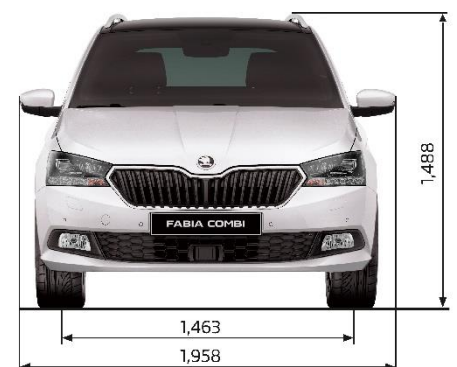

*Prices are maximum retail including 15% GST. Prices & specifications are subject to change without notice. Maximum Retail Price does not include additional on road costs.

** Standard warranty. Other promotional offers may exceed standard terms, and if selected they would be added to vehicle price.

✓ = Standard -- = Not available