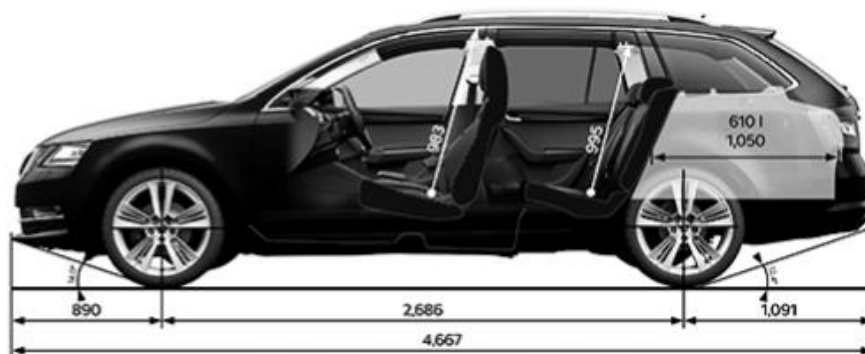

ŠKODA Scheduled Service Plan 3 Years or up to 45,000km**

ŠKODA Scheduled Service Plan 5 Years or up to 75,000km**

✓

✓

\$1,050

\$2,000

** Standard warranty. Other promotional offers may exceed standard terms, and if selected they would be added to vehicle price.