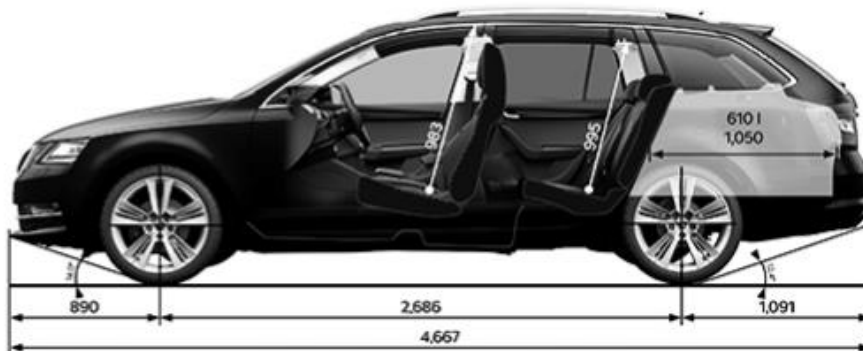

Service Intervals every 1 year or 15,000km

✓

ŠKODA Scheduled Service Plan 3 Years or up to 45,000km**

\$1,050

ŠKODA Scheduled Service Plan 5 Years or up to 75,000km**

\$2,000

** Standard warranty. Other promotional offers may exceed standard terms, and if selected they would be added to vehicle price.