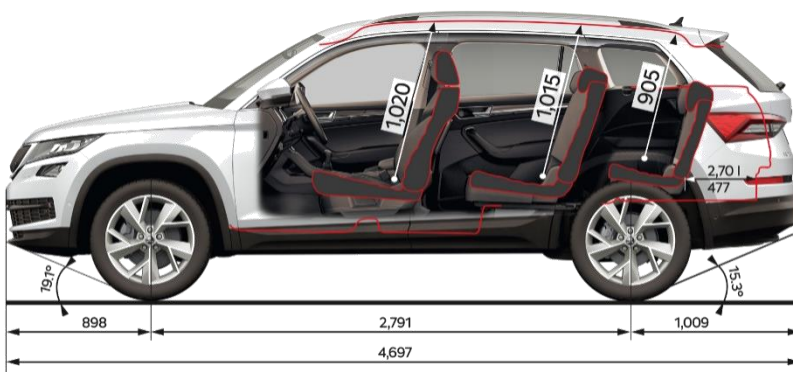

Warranty and Service

5 years mechanical warranty or up to 150,000km**	✓	✓	✓	✓
Service Intervals every 1 year or 15,000km	✓	✓	✓	✓
ŠKODA Scheduled Service Plan 3 Years or up to 45,000km**	$1,250	$1,250	$1,250	$1,250
ŠKODA Scheduled Service Plan 5 Years or up to 75,000km**	$2,400	$2,400	$2,400	$2,400