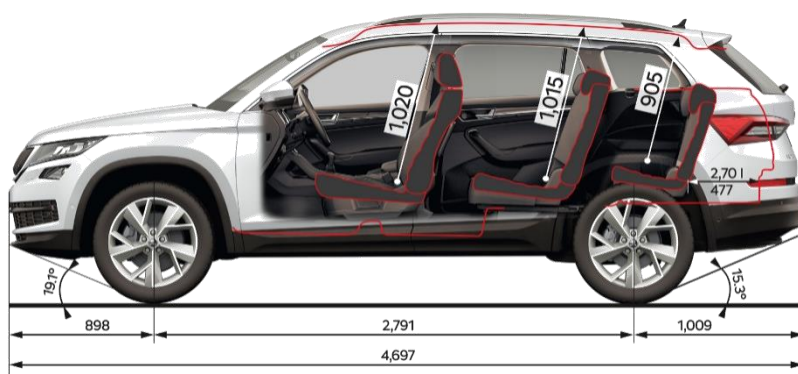

Warranty and Service

5 years mechanical warranty or up to 150,000km**	✓	✓	✓	✓
Service Intervals every 1 year or 15,000km	✓	✓	✓	✓
ŠKODA Scheduled Service Plan 3 Years or up to 45,000km**	$1,250	$1,250	$1,250	$1,250
ŠKODA Scheduled Service Plan 5 Years or up to 75,000km**	$2,400	$2,400	$2,400	$2,400