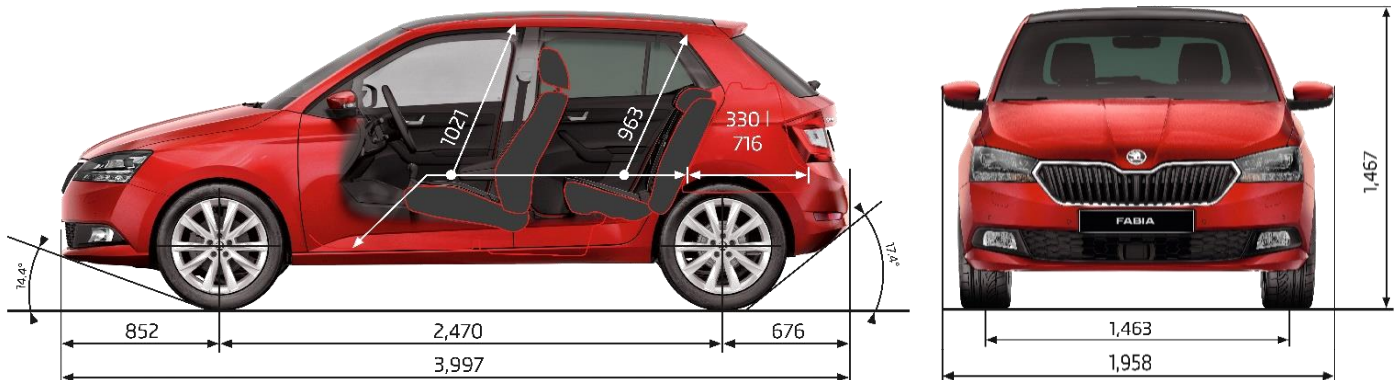

*Prices are maximum retail including 15% GST. Prices & specifications are subject to change without notice. Maximum Retail Price does not include additional on road costs.

** Standard warranty. Other promotional offers may exceed standard terms, and if selected they would be added to vehicle price.

✓ = Standard -- = Not available

Updated January 2020

Page 1 of 2