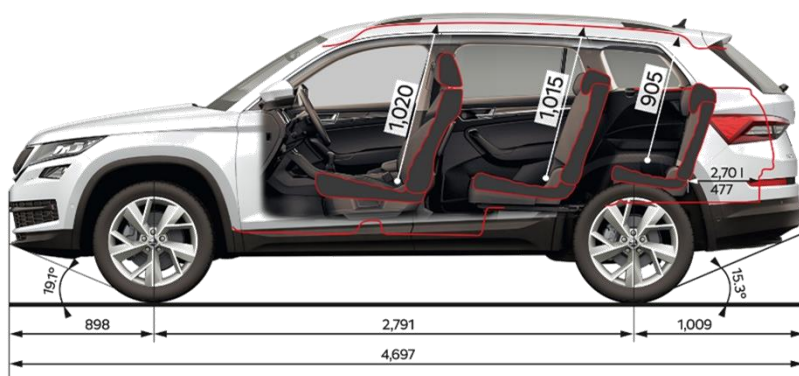

Warranty and Service

5 years mechanical warranty or up to 150,000km**	✓	✓	✓
Service Intervals every 1 year or 15,000km	✓	✓	✓
ŠKODA Scheduled Service Plan 3 Years or up to 45,000km**	$1,200	$1,200	$1,700
ŠKODA Scheduled Service Plan 5 Years or up to 75,000km**	$3,000	$3,000	$3,850