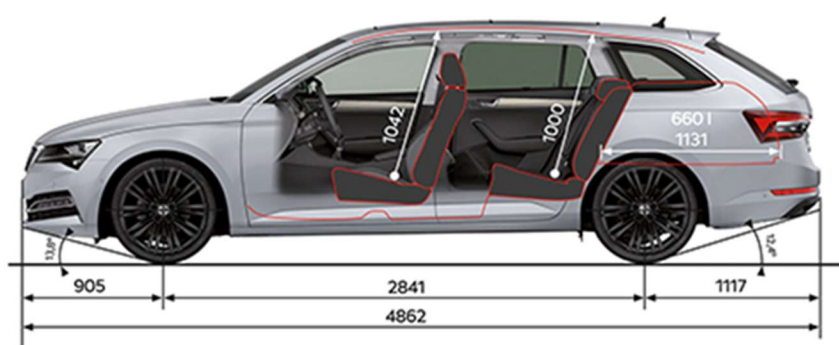

WARRANTY AND SERVICE

5 years mechanical warranty or up to 150,000km**	✓	✓	✓
Service Intervals every 1 year or 15,000km	✓	✓	✓
ŠKODA Scheduled Service Plan 3 Years or up to 45,000km**	$1,550	$1,700	$1,700
ŠKODA Scheduled Service Plan 5 Years or up to 75,000km**	$3,050	$3,350	$3,350