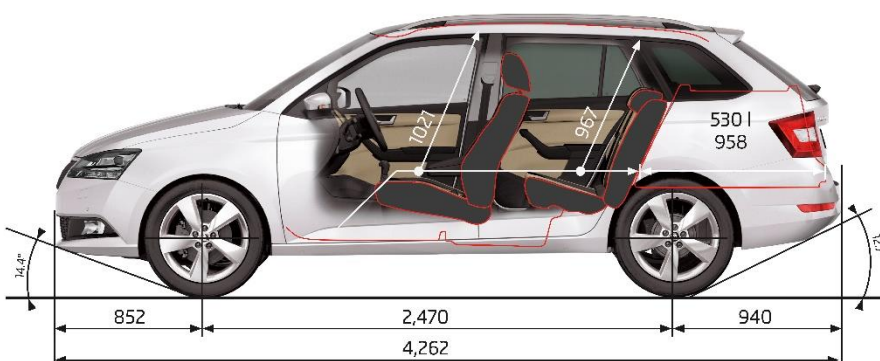

*Prices are maximum retail including 15% GST. Prices & specifications are subject to change without notice. Maximum Retail Price does not include additional on road costs.

** Standard warranty. Other promotional offers may exceed standard terms, and if selected they would be added to vehicle price.

✓ = Standard -- = Not available

Updated January 2019

Page 1 of 2