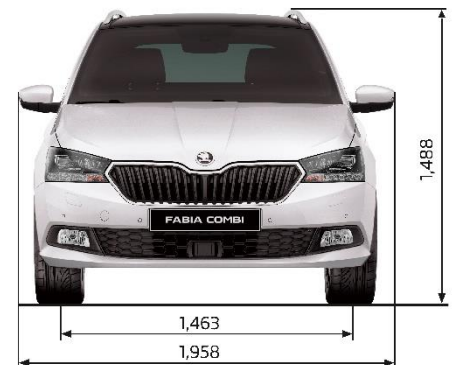

*Prices are maximum retail including 15% GST. Prices & specifications are subject to change without notice. Maximum Retail Price does not include additional on road costs.

** Standard warranty. Other promotional offers may exceed standard terms, and if selected they would be added to vehicle price.

✓ = Standard -- = Not available

Updated January 2019

Page 1 of 2