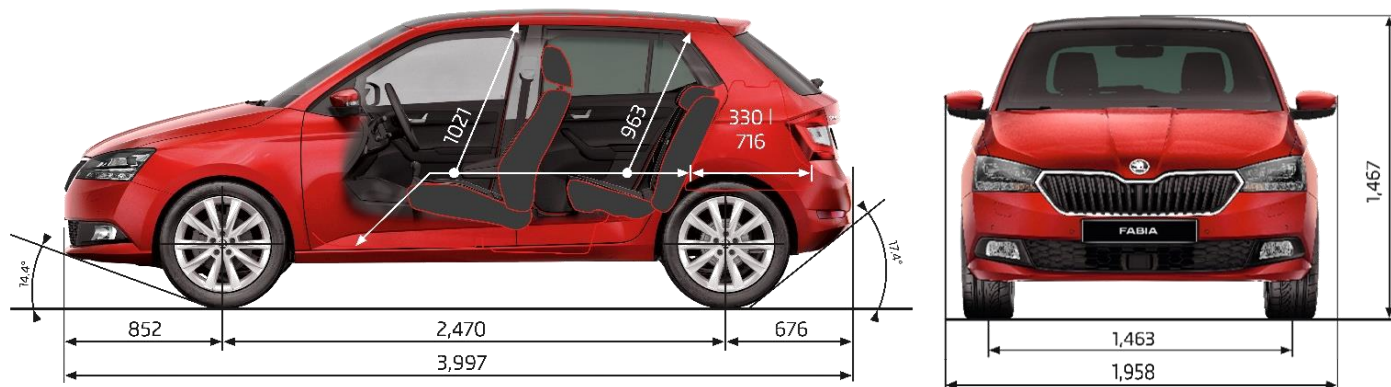

*Prices are maximum retail including 15% GST. Prices & specifications are subject to change without notice. Maximum Retail Price does not include additional on road costs.

** Standard warranty. Other promotional offers may exceed standard terms, and if selected they would be added to vehicle price.