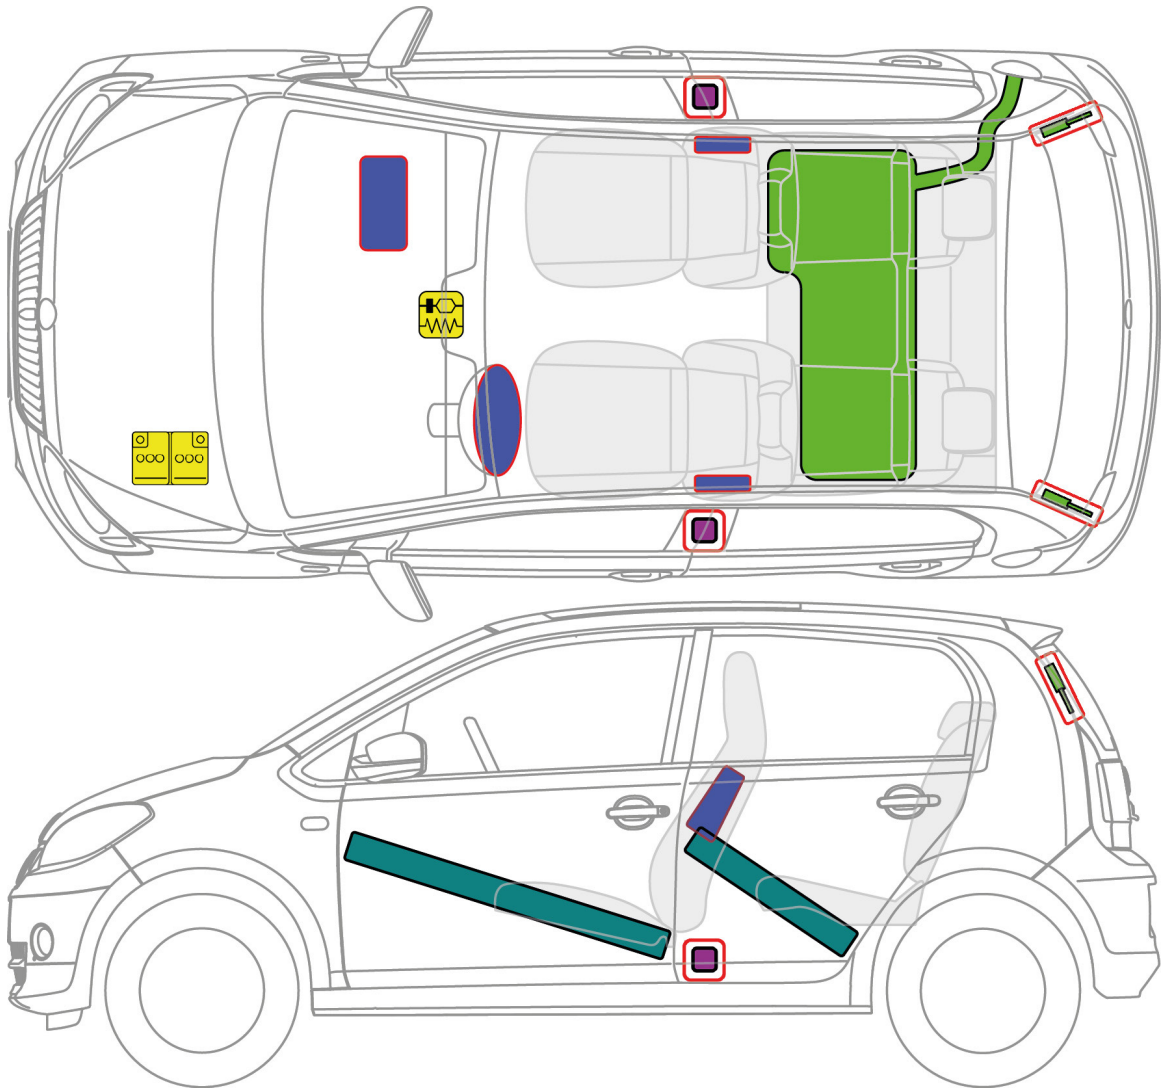

ŠKODA Citigo 5-door (from 2012)

Legend

	Airbag		High strength zone		SRS control unit
	Battery low voltage		Seat belt pretensioner		Gas strut / Preloaded spring
	Fuel tank				