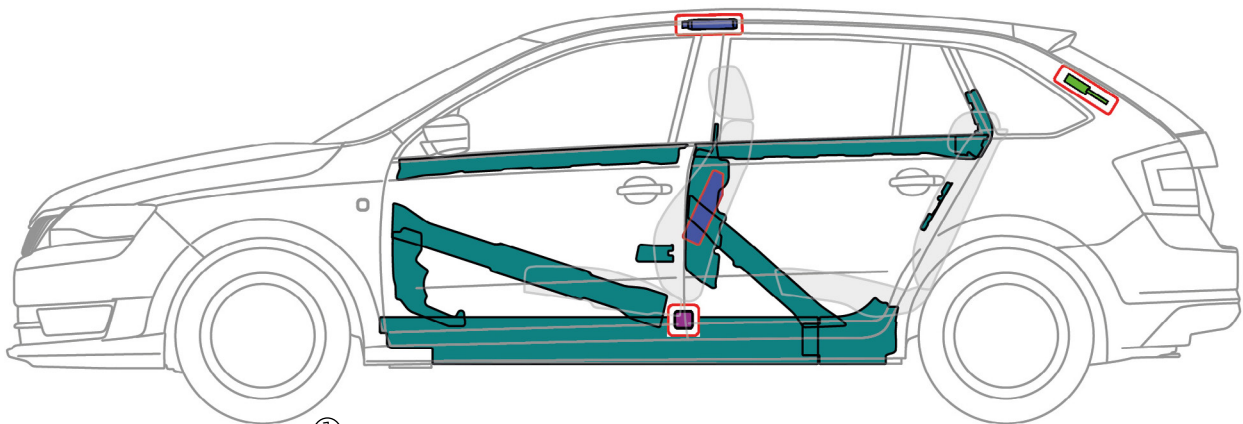

ŠKODA Rapid Spaceback (from 2013)

- ① All vehicles except engine 1.6 ltr./85 kW DI CR
- ② All vehicles with engine 1.6 ltr./85 kW DI CR

Legend

	Airbag		High strength zone		SRS control unit
	Battery low voltage		Stored gas inflator		Gas strut / Preloaded spring
	Fuel tank		Seat belt pretensioner		