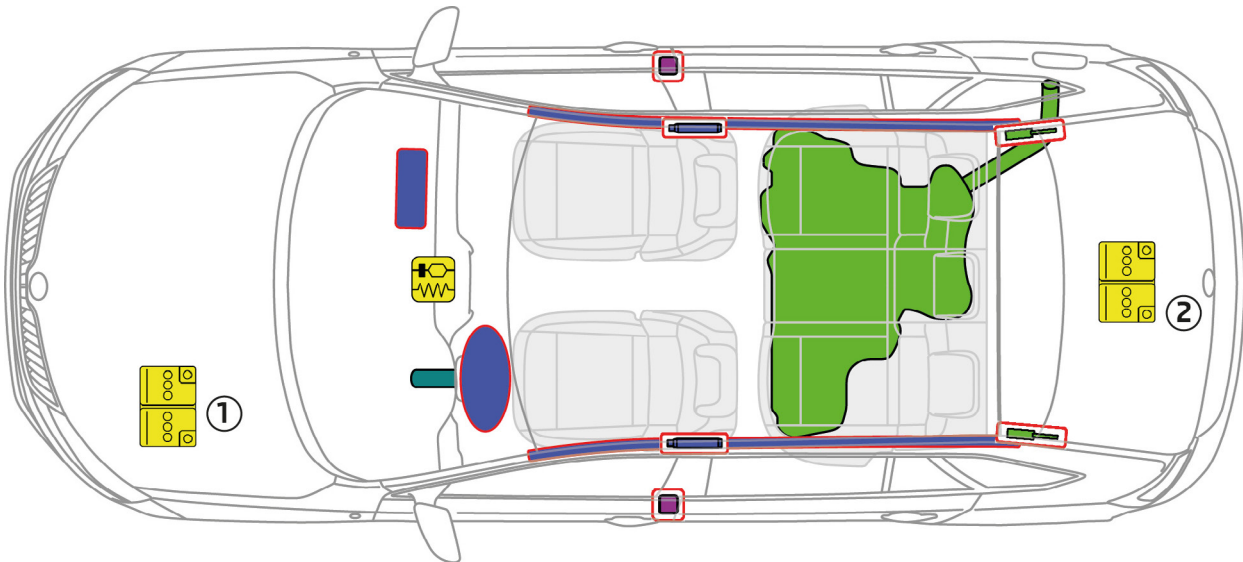

ŠKODA Rapid Spaceback (from 2013)

- ① All vehicles except engine 1.6 ltr./85 kW DI CR
- ② All vehicles with engine 1.6 ltr./85 kW DI CR

Legend

	Airbag		High strength zone		SRS control unit
	Battery low voltage		Stored gas inflator		Gas strut / Preloaded spring
	Fuel tank		Seat belt pretensioner		